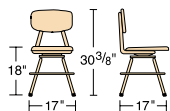

**3818LS**

**3821LS**

**1251836B Lab Stool with Backrest**

With a 1" thick wooden seat and a wooden backrest, this adjustable stool is a popular choice for labs and related settings. Seat height adjusts from 18" to 29 1/2" in 1/2" increments.