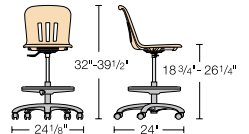

Metaphor® Mobile Lab Stool and Task Chairs

Virco's approach to classroom furniture solutions addresses all grade levels and related curricula. The Metaphor® Series is no exception. Task chairs are available in two sizes and a lab stool provides seating comfort for the arts and sciences.

N9LAB

Mobile Chair Options

Fixed Glides - UGLIDE

An optional 5-pack of fixed glides is available for models with 5-star bases.

COLOR: Char Black

Soft Casters - U9024CAST

An optional 5-pack of soft casters is available for models with 5-star bases.

COLOR: Char Black

Task Chair and Lab Stool Colors

Available in all related Standard and Designer colors.

MOBILE 5-STAR BASE

Char Black BLK01 Silver Mist GRY02

SOFT PLASTIC SEAT

Cucumber GRN34 Apple GRN12 Forest Green GRN75 Navy BLU51 Blueberry BLU40 Purple Iris PUR43

Wine RED50 Red RED70 Squash YLW47 Chocolate BRN14 Graphite GRY41 Black BLK01