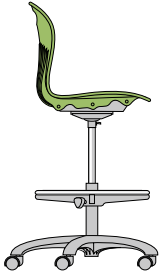

Mobile Chair Applications

ZLAB

With a 19½” to 27” seat-height adjustment range, the ZUMA lab stool is great for science labs, art rooms, library reference area or anywhere there’s an elevated work surface