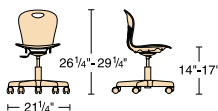

### ZTASK18

The ZUMA “Keyboarder” features a 16” to 20½” seat height range that provides excellent solutions in computer classrooms, technology labs and related learning environments.

### ZTASK15

A smaller chair shell and a 14” to 17” seat-height adjustment range make the ZUMA “Junior Keyboarder” ideal for many intermediate school students as well as selected high school students.

### ZLAB

This lab stool with an adjustable seat and footring works ideally in science labs, reference areas, art rooms or anywhere there’s an elevated work surface.

**ZTASK15**

With a compact seat and shorter adjustment range, ZUMA's "Junior Keyboarder" provides effective support for smaller students.