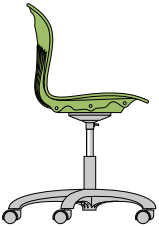

#### SOFT PLASTIC SEAT

Cucumber GRN34 Apple GRN12 Forest Green GRN75 Navy BLU51 Blueberry BLU40 Purple Iris PUR43

Wine RED50 Red RED70 Squash YLW47 Chocolate BRN14 Graphite GRY41 Black BLK01

# ZUMA® Task Seating

Because seat height adjustability is such an important ergonomic factor, the ZUMA® line includes three adjustable task chair models to accommodate a wider range of students.

For lab classes, reference desks or related applications requiring high-range adjustability, the ZUMA lab stool – which includes an adjustable-height seat and footring – is a perfect choice. By contrast, the ZTASK15 has a reduced seat size and a shorter adjustment range that’s ideal for many elementary and intermediate school kids, as well as smaller students in upper grades. The ZTASK18 is great for high schools - and for adults at all schools - where task seating is preferred.

### ZLAB

With a 19½” to 27” seat-height adjustment range, the ZUMA lab stool is great for science labs, art rooms, library reference area or anywhere there’s an elevated work surface