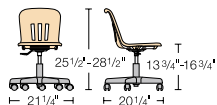

Metaphor® Mobile Lab Stool and Task Chairs

Virco's approach to classroom furniture solutions addresses all grade levels and related curricula. The Metaphor® Series is no exception. Task chairs are available in two sizes and a lab stool provides seating comfort for the arts and sciences.

Mobile Chair Options

Fixed Glides - UGLIDE

An optional 5-pack of fixed glides is available for models with 5-star bases.

COLOR: Char Black

Soft Casters - U9024CAST

An optional 5-pack of soft casters is available for models with 5-star bases.

COLOR: Char Black

Task Chair and Lab Stool Colors

Available in all related Standard and Designer colors.

MOBILE 5-STAR BASE

Char Black BLK01 Silver Mist GRY02

SOFT PLASTIC SEAT

Cucumber GRN34 Apple GRN12 Forest Green GRN75 Navy BLU51 Blueberry BLU40 Purple Iris PUR43

Wine RED50 Red RED70 Squash YLW47 Chocolate BRN14 Graphite GRY41 Black BLK01