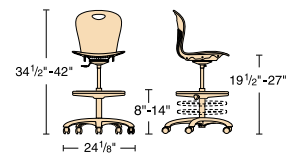

ZLAB

This lab stool with an adjustable seat and footring works ideally in science labs, reference areas, art rooms or anywhere there’s an elevated work surface.