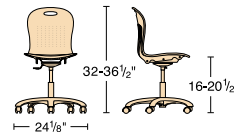

SGTASK18

For a comfortably sculpted task chair with a generously proportioned shell, Virco's new Sage Series features this great looking model.