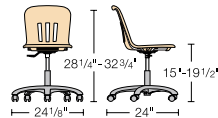

Metaphor® Mobile Lab Stool and Task Chairs

Virco's approach to classroom furniture solutions addresses all grade levels and related curricula. The Metaphor® Series is no exception. Task chairs are available in two sizes and a lab stool provides seating comfort for the arts and sciences.

N9TASK18

Mobile Chair Options

Fixed Glides - UGLIDE

An optional 5-pack of fixed glides is available for models with 5-star bases.

COLOR: Char Black

Soft Casters - U9024CAST

An optional 5-pack of soft casters is available for models with 5-star bases.

COLOR: Char Black

Task Chair and Lab Stool Colors

Available in all related Standard and Designer colors.

MOBILE 5-STAR BASE

Char Black BLK01 Silver Mist GRY02

SOFT PLASTIC SEAT

Cucumber GRN34 Apple GRN12 Forest Green GRN75 Navy BLU51 Blueberry BLU40 Purple Iris PUR43

Wine RED50 Red RED70 Squash YLW47 Chocolate BRN14 Graphite GRY41 Black BLK01