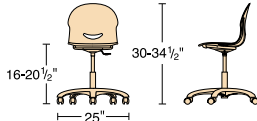

# I.Q.® Series Mobile Seating

For technology-based venues, the I.Q.® line features three versatile mobile chairs. Equipped with a flexible, supportive shell, our standard I.Q. task chair offers the easy mobility of a 5-point base and the convenience of pneumatic seat height adjustment. To accommodate younger, smaller students, another I.Q. model comes with a smaller shell and a reduced seat height adjustment range. There's also an I.Q. lab stool with an adjustable-height seat and footring.

**266015GC**

14 1/4" to 17" seat height.

**266017GC**

16" to 20 1/2" seat height.