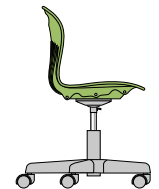

ZUMA® Task Seating

Because seat height adjustability is such an important ergonomic factor, the ZUMA® line includes three adjustable task chair models to accommodate a wider range of students.

For lab classes, reference desks or related applications requiring high-range adjustability, the ZUMA lab stool – which includes an adjustable-height seat and footring – is a perfect choice. By contrast, the ZTASK15 has a reduced seat size and a shorter adjustment range that’s ideal for many elementary and intermediate school kids, as well as smaller students in upper grades. The ZTASK18 is great for high schools - and for adults at all schools - where task seating is preferred.

Mobile Chair Applications

ZLAB

With a 19½” to 27” seat-height adjustment range, the ZUMA lab stool is great for science labs, art rooms, library reference area or anywhere there’s an elevated work surface

ZTASK18

The ZUMA “Keyboarder” features a 16” to 20½” seat height range that provides excellent solutions in computer classrooms, technology labs and related learning environments.

ZTASK15

A smaller chair shell and a 14” to 17” seat-height adjustment range make the ZUMA “Junior Keyboarder” ideal for many intermediate school students as well as selected high school students.

ZLAB

This lab stool with an adjustable seat and footring works ideally in science labs, reference areas, art rooms or anywhere there’s an elevated work surface.