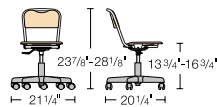

N3TASK16

Task Chair and Lab Stool Colors

Available in all related Standard and Designer colors.