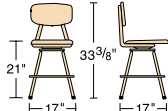

**3818LS**

**3821LS**

**1251836B Lab Stool with Backrest**

With a 1" thick wooden seat and a wooden backrest, this adjustable stool is a popular choice for labs and related settings. Seat height adjusts from 18" to 29 1/2" in 1/2" increments.