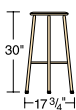

124 Series Stools

Adjustable height stools with a tubular steel frame and seat pan with a Masonite® inset.

1241927

Adjusts 19"-27"

1242533

Adjusts 25"-33"

124 Series Colors

FRAME	SEAT INSET
Grey GRY04	Masonite

Lower legs are Chrome.

122 Series Stools

18", 24" and 30" high stools with a tubular steel frame and seat pan with a Masonite inset.

12230

12224

12218

122 Series Colors

FRAME	SEAT INSET
Grey GRY04	Masonite

GREENGUARD **3000 Series Lab Stools**

18" or 21" high stool with a tubular steel frame and hard plastic seat and back. Please turn to page 58 to view 3000 Series frame and hard plastic colors.

3818LS

3821LS

1251836B Lab Stool with Backrest

With a 1" thick wooden seat and a wooden backrest, this adjustable stool is a popular choice for labs and related settings. Seat height adjusts from 18" to 29 1/2" in 1/2" increments.

1251836 Lab Stool

This lab stool has the same features as our model 1251836B unit, but does not include a backrest.

All products with this icon are **GREENGUARD** Certified

See the accompanying price list for Quick Ship models and color selections.