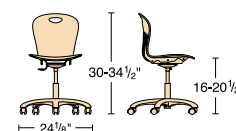

### ZLAB

This lab stool with an adjustable seat and footring works ideally in science labs, reference areas, art rooms or anywhere there’s an elevated work surface.

**ZTASK15**

With a compact seat and shorter adjustment range, ZUMA's "Junior Keyboarder" provides effective support for smaller students.

COLOR: Char Black

**ZTASK18**

For bigger kids – as well as adults – the full-size ZUMA® "Keyboarder" is a great adjustable seating choice.

**Task Chair and Lab Stool Colors**

Available in all related Standard and Designer colors.

**MOBILE 5-STAR BASE**

Char Black BLK01 Silver Mist GRY02

**SOFT PLASTIC SEAT**

**SGLAB**

This extra-comfortable Sage lab stool with a 19½" to 27" seat-height range and an adjustable footing is ideal for library reference areas, art rooms, science labs or anywhere your campus has elevated work surfaces.