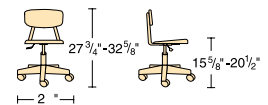

3000 Series Hard Plastic Task Chairs and Lab Stools

Virco offers a sturdy model 3860GC task chair with a Martest 21® hard plastic seat and back for quick, convenient pneumatic seat-height adjustment. In addition, we carry an adjustable-height lab stool with a convenient footring. Both models feature a 5-point base with dual-wheel, hooded casters for easy mobility. Virco also gives you a choice of two 3000 Series 4-leg lab stools with seats that swivel 180 degrees: one has an 18" seat height, and another has a 21" seat height.

3860GC

Options for Models 3860GC and 3860GCLS

Soft Casters - U9024CAST
An optional 5-pack of soft casters is available for the 3000 Series task chair and lab stool.

Fixed Glides - UGLIDE
An optional 5-pack of fixed glides is available for the 3000 Series task chair and lab stool.

Seat swivels 180°

3000 Series Colors

Available in all related Standard and Designer colors.

5-STAR BASE COLORS

FRAME FINISH

MARTEST 21 HARD PLASTIC SEAT AND BACK COLORS

Seats and backs are also available in FRW hard plastic colors.