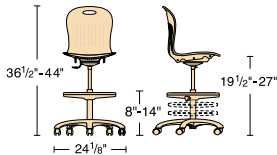

COLOR: Char Black

**ZTASK18**

For bigger kids – as well as adults – the full-size ZUMA® "Keyboarder" is a great adjustable seating choice.

**Task Chair and Lab Stool Colors**

Available in all related Standard and Designer colors.

**MOBILE 5-STAR BASE**

Char Black BLK01 Silver Mist GRY02

**SOFT PLASTIC SEAT**

**SGLAB**

This extra-comfortable Sage lab stool with a 19½" to 27" seat-height range and an adjustable footing is ideal for library reference areas, art rooms, science labs or anywhere your campus has elevated work surfaces.