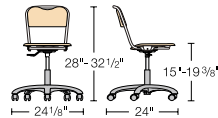

Telos™ Mobile Lab Stool and Task Chairs

Virco's furniture and equipment solutions for schools – including Telos™ – address a range of grade levels. Pneumatically adjustable task chairs come in two sizes, and a lab stool is perfect for art rooms and science labs.

N3TASK18

Task Chair and Lab Stool Colors

Available in all related Standard and Designer colors.

MOBILE 5-STAR BASE

FRW HARD PLASTIC SEAT AND BACK COLORS

Seats and backs are also available in Martest 21 hard plastic colors.

Mobile Chair Options

Fixed Glides - UGLIDE

An optional 5-pack of fixed glides is available for models with 5-star bases.

COLOR: Char Black

Soft Casters - U9024CAST

An optional 5-pack of soft casters is available for models with 5-star bases.

COLOR: Char Black