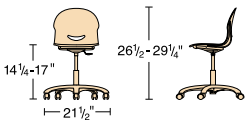

I.Q.® Series Mobile Seating

For technology-based venues, the I.Q.® line features three versatile mobile chairs. Equipped with a flexible, supportive shell, our standard I.Q. task chair offers the easy mobility of a 5-point base and the convenience of pneumatic seat height adjustment. To accommodate younger, smaller students, another I.Q. model comes with a smaller shell and a reduced seat height adjustment range. There's also an I.Q. lab stool with an adjustable-height seat and footring.

14 1/4" to 17" seat height.

16" to 20 1/2" seat height.

I.Q. Colors for Models 266015GC, 266017GC and 266017GCLS

BASE COLORS

Available in all related Standard and Designer colors.

SOFT PLASTIC SEAT

266017GCLS

20 7/8" to 28 5/8" seat height.

Options for Models 266015GC, 266017GC and 266017GCLS

Soft Casters - U9024CAST

An optional 5-pack of soft casters is available for I.Q. task chairs and lab stool.

Fixed Glides - UGLIDE

An optional 5-pack of fixed glides is available for I.Q. task chairs and lab stool.