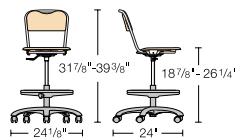

Telos™ Mobile Lab Stool and Task Chairs

Virco's furniture and equipment solutions for schools – including Telos™ – address a range of grade levels. Pneumatically adjustable task chairs come in two sizes, and a lab stool is perfect for art rooms and science labs.

N3LAB

Task Chair and Lab Stool Colors

Available in all related Standard and Designer colors.

MOBILE 5-STAR BASE

FRW HARD PLASTIC SEAT AND BACK COLORS

Seats and backs are also available in Martest 21 hard plastic colors.

Mobile Chair Options

Fixed Glides - UGLIDE

An optional 5-pack of fixed glides is available for models with 5-star bases.

COLOR: Char Black

Soft Casters - U9024CAST

An optional 5-pack of soft casters is available for models with 5-star bases.

COLOR: Char Black